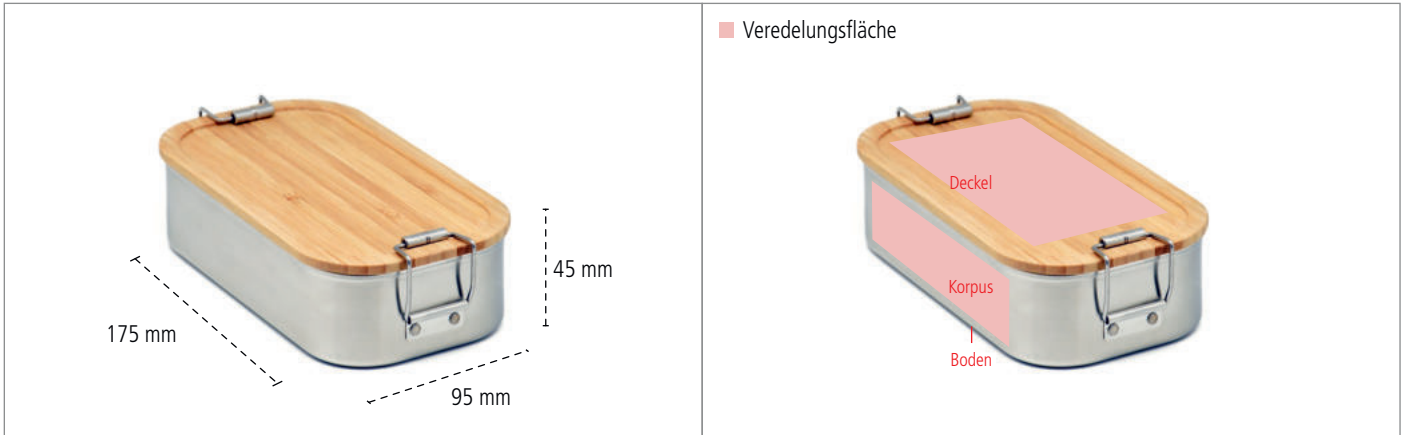

CameleonPack Click Junglesnack [CP BA C5] Product Data Sheet

CameleonPack Click Junglesnack - Dimensions

Areas for Finishing

CameleonPack Click Junglesnack - Detailed Views

CameleonPack Click Junglesnack - Key Facts

Description	Functional and attractive Lunchbox made of brushed stainless steel for all occasions! The special bamboo lid can also be used as a cutting board. The entire box is food-safe varnished and the body is dishwasher safe.									
Article Number	CP BA C5									
Dimensions	175 mm x 95 mm x 45 mm							Volume	700 ml	
Pcs. per packing unit	30 Pieces									
Finishing *	Sticker		Digital Printing		1CPrinting		Laser Engraving		Stamp/Brand stamp	
Lid	✘		✘		✘		✔		✘	on demand
Body	✘		✘		✘		✔		✘	
Bottom	✘		✘		✘		✘		✘	

✘ for this tin type not available

✔ for this tin type available

* The print-technological feasibility only can be evaluated after the exact verification of layout and design.

Special Productions

Full-face offset prints, extra viewing windows, adaptations for height and hinges or other specific technical changes of the tin can be realized according to a special production, normally from 2000 pieces minimum quantity. Please keep in mind making individual offers and arrangements for delivery.