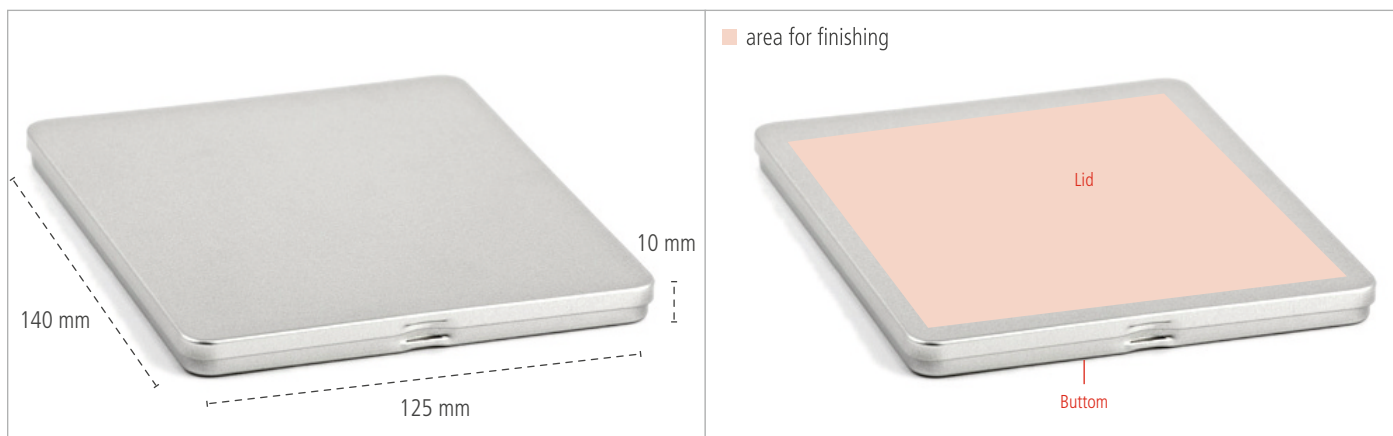

Box2Bon Classic, red [MDT 006] - Product Data Sheet

BOX2BON

Voucher box

Box2Bon Classic, red - Dimensions

Areas for Finishing