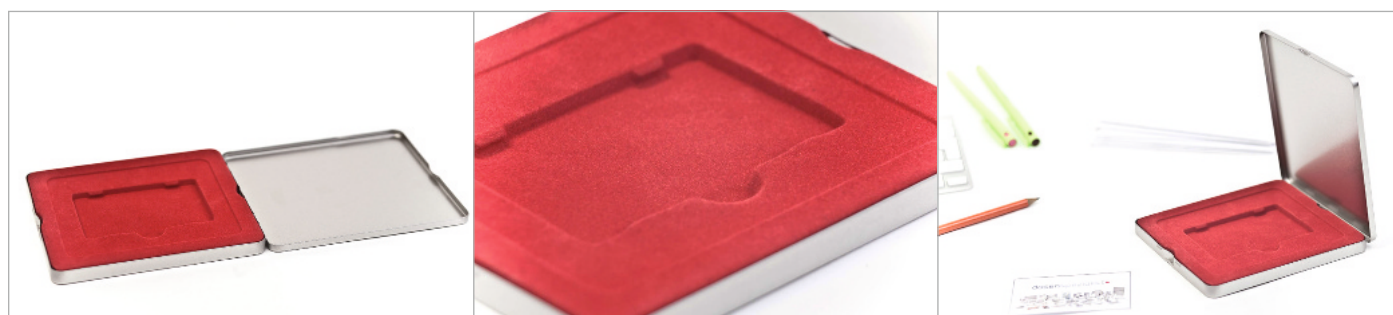

# Box2Bon Classic, red [MDT 006] - Product Data Sheet

**BOX2BON**

Voucher box

## Box2Bon Classic, red - Dimensions

## Box2Bon Classic, red - Key Facts

<b>Description</b>	Based on MDE 010, but with red velvet-covered tray in the size of credit cards.									
<b>Article Number</b>	MDT 006									
<b>Dimensions</b>	140mm x 125mm x 10mm									
<b>Pcs. per packing unit</b>	105 Pieces									
<b>Finishing *</b>	<b>Sticker</b>		<b>Digital Printing</b>		<b>1CPrinting</b>		<b>Laser Engraving</b>		<b>Stamping</b>	
Lid	✓		✓		✓		✓		✓	
Body	✗		✗		✗		✗		✗	
Bottom	✓		✓	depending on printing motive	✓		✓		✓	Extra charge, need to remove tray