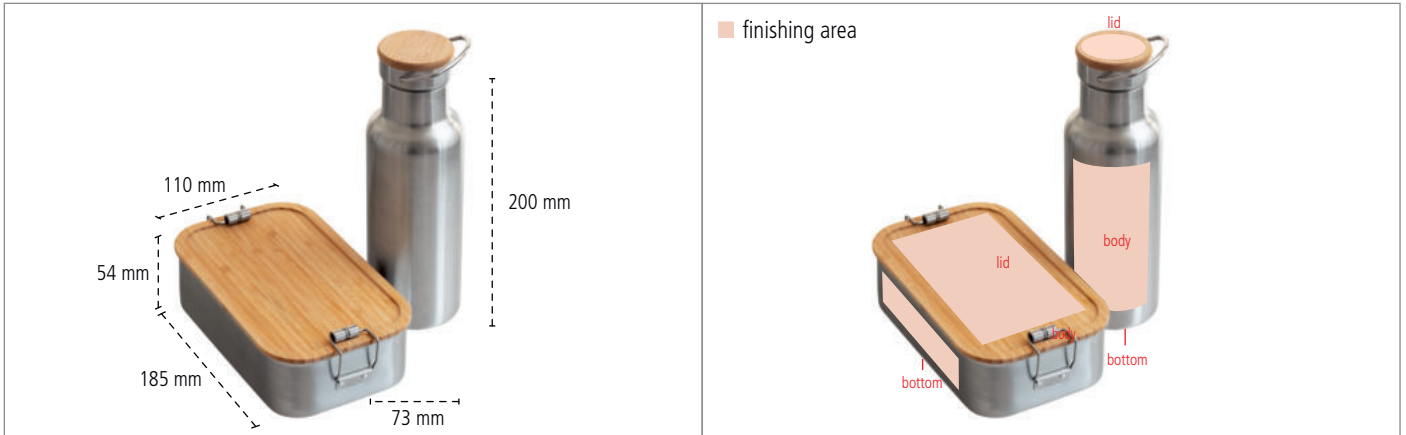

SET II Bottle Bamboo + LB Click Junglepicknick [TFL 010 & CP BA C1] - Product Data Sheet

SET I Bottle Bamboo + LB Click Junglepicknick - Dimensions Areas for Finishing

SET I Bottle Bamboo + LB Click Junglepicknick - Detailed Views

SET I Bottle Bamboo + LB Click Junglepicknick - Key Facts

Description	Set II - consisting of a double-walled 500ml stainless steel bottle with screw closure incl. bamboo cap on the top and an 18/8 stainless steel lunch box with bamboo lid. The bodies are dishwasher safe. Elegant, robust, durable & sustainable describe these products best.														
Article Number	TFL 010 & CP BA C1														
Dimensions	TFL 200 x 73 mm & LB 185 x 110 x 54 mm												Volumen	500 ml & 1100 ml	
Pcs. per packing unit	20 Pieces														
Finishing *	Sticker			Digital Printing			1C - Printing			Laserengraving			Stamp/Brand stamp		
	TFL	LB		TFL	LB		TFL	LB		TFL	LB		TFL	LB	
Lid	✓	✓		✗	✗		✗	✗		✓	✓		✗	✓	on demand
Body	✓	✓		✗	✗		✗	✗		✓	✓		✗	✗	
Bottom	✓	✓		✗	✗		✗	✗		✓	✓		✗	✗	

✗ for this tin type not available

✓ for this tin type available

* The print-technological feasibility only can be evaluated after the exact verification of layout and design.

Special Productions

Full-face offset prints, extra viewing windows, adaptations for height and hinges or other specific technical changes of the tin can be realized according to a special production, normally from 2000 pieces minimum quantity. Please keep in mind making individual offers and arrangements for delivery.